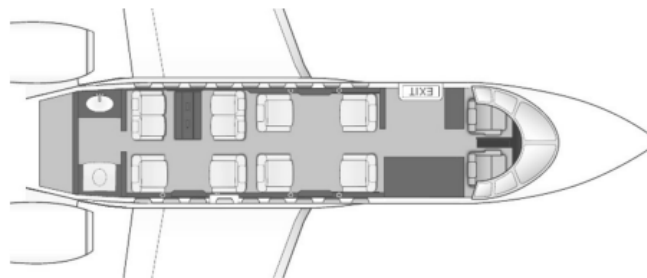

Falcon 2000 EX

HEAVY JET

SEATS
10

RANGE
6,800 STATUTE MILES

CRUISE SPEED
560 MPH

CABIN VOLUME
1,850 CUBIC FT

CEILING
51,000 FT

BAGGAGE CAPACITY
155 CUBIC FT

CABIN HEIGHT
6.2 FT

CABIN LAYOUT

CITY PAIRS

TORONTO TO LAS VEGAS
4 HOURS 10 MINUTES

TORONTO TO LONDON
6 HOURS 40 MINUTES

TORONTO TO CALGARY
3 HOURS 40 MINUTES

Aircraft operated by Exeair, a division of IMP Group LTD.