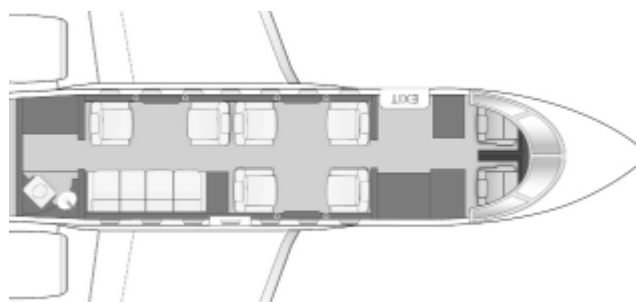

## HEAVY JET

**SEATS**  
10

**RANGE**  
4,600 STATUTE MILES

**CRUISE SPEED**  
528 MPH

**CABIN HEIGHT**  
6.1 FT

**CABIN VOLUME**  
1,150 CUBIC FT

**CEILING**  
41,000 FT

**BAGGAGE CAPACITY**  
115 CUBIC FT

### CABIN LAYOUT