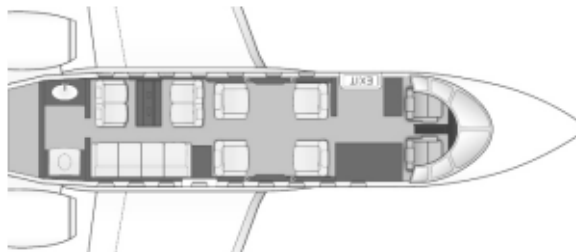

## HEAVY JET

**SEATS**  
12

**RANGE**  
4,600 STATUTE MILES

**CRUISE SPEED**  
528 MPH

**CABIN HEIGHT**  
6.1 FT

**CABIN VOLUME**  
1,150 CUBIC FT

**CEILING**  
41,000 FT

**BAGGAGE CAPACITY**  
115 CUBIC FT

### CABIN LAYOUT