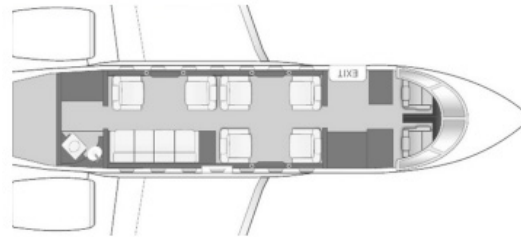

# Challenger 605

HEAVY JET

**SEATS**  
10

**RANGE**  
4,600 STATUTE MILES

**CRUISE SPEED**  
528 MPH

**CABIN HEIGHT**  
6.1 FT

**CABIN VOLUME**  
1,150 CUBIC FT

**CEILING**  
41,000 FT

**BAGGAGE CAPACITY**  
115 CUBIC FT

## CABIN LAYOUT