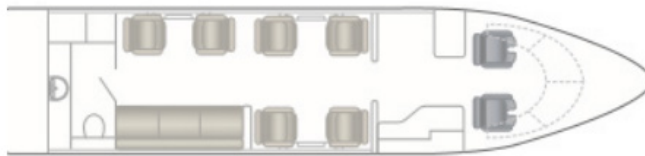

Challenger 604

HEAVY JET

SEATS
10

RANGE
4,600 STATUTE MILES

CRUISE SPEED
528 MPH

CABIN HEIGHT
6.1 FT

CABIN VOLUME
1,150 CUBIC FT

CEILING
41,000 FT

BAGGAGE CAPACITY
115 CUBIC FT

CABIN LAYOUT

CITY PAIRS

CALGARY TO LOS ANGELES
2 HOURS 30 MINUTES

CALGARY TO HONOLULU
6 HOURS 34 MINUTES

CALGARY TO DUBLIN
8 HOURS 38 MINUTES

CALGARY TO BOGOTA
8 HOURS 16 MINUTES