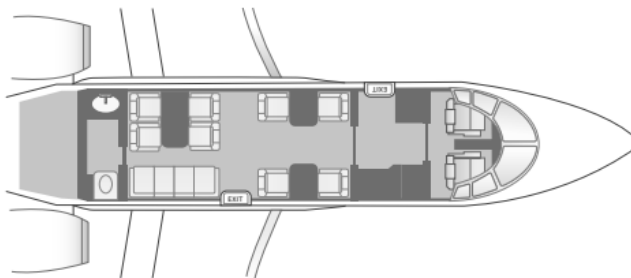

# Challenger 650

HEAVY JET

**SEATS**  
10

**RANGE**  
4,600 STATUTE MILES

**CRUISE SPEED**  
528 MPH

**CABIN HEIGHT**  
6.1 FT

**CABIN VOLUME**  
1,150 CUBIC FT

**CEILING**  
41,000 FT

**BAGGAGE CAPACITY**  
115 CUBIC FT

## CABIN LAYOUT