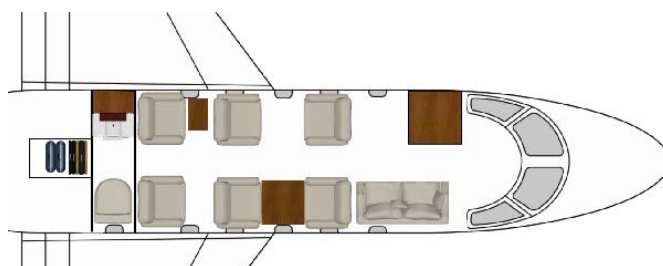

CABIN LAYOUT

CITY PAIRS

CALGARY TO LOS ANGELES

2 HOURS 45 MINUTES

CALGARY TO TORONTO

3 HOURS 10 MINUTES

SEATTLE TO BAHAMAS

5 HOURS 40 MINUTES

Contact us for details:
charter@skycharter.com
1.866.821.1117

Aircraft operated by Exeair, a division of IMP Group LTD.