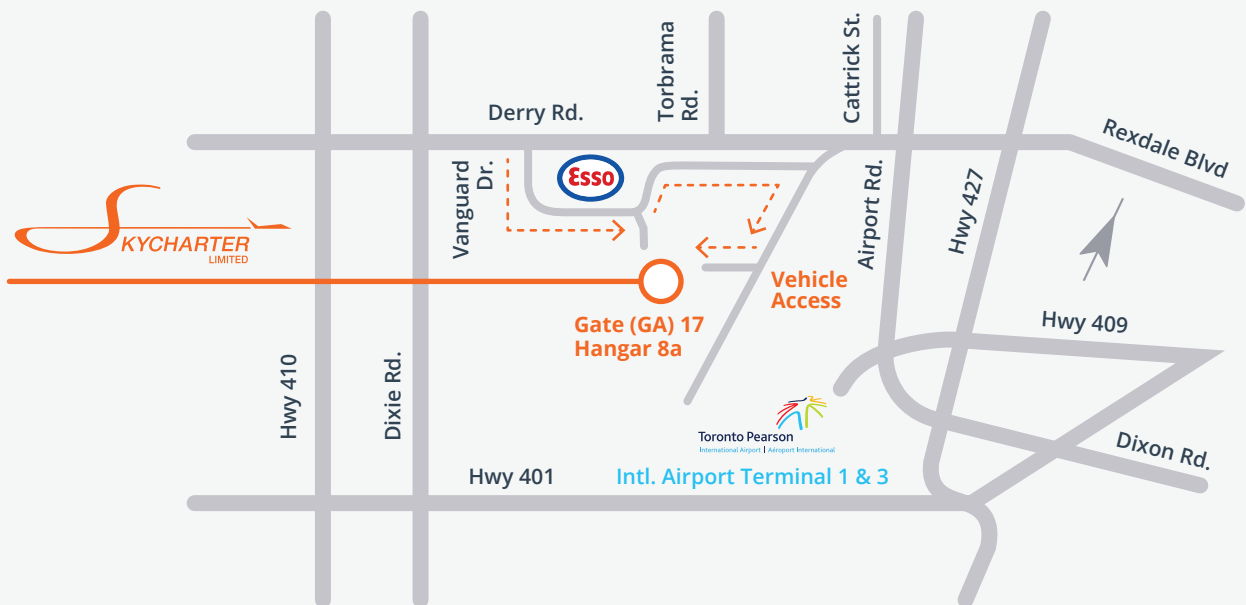

DIRECTIONS TO Skycharter FBO

When arriving at Skycharter, passengers are asked to pull up to gate GA17 and buzz at the intercom. Please state your aircraft tail registration or your company name and wait at the gate until a line service attended arrives to escort you directly to the aircraft. We ask that keys to vehicles are left with reception, so vehicles can be ramped for aircraft arrival.

GPS Address: **6796 Vanguard Drive, Mississauga, ON** Unicom Frequency: **129.75** Telephone: **1.888.559.4713**

Directions to Skycharter

From East/downtown: Take the Gardiner Expressway West to the 427 North. Exit off the 427 North onto Rexdale Blvd./Derry Road. Turn West (left) on Derry Road and continue past Airport Road. Turn left on Vanguard and follow the signs to Hangar 8, parallel to Derry Road. Skycharter will be located on the right-hand side of the road.

From West (Mississauga/Oakville/Burlington/Hamilton): Take the 401 East and exit Dixie Road North. At Derry Road turn right (East). Turn right on Vanguard and follow the signs to Hangar 8, parallel to Derry Road. Skycharter is on the right-hand side of the road.

From north (Brampton): Take 410 South and exit Derry Road. Head East (turn left). Turn right at Vanguard and follow the signs to Hangar 8, parallel to Derry. Skycharter will be located on the right-hand side of the road.